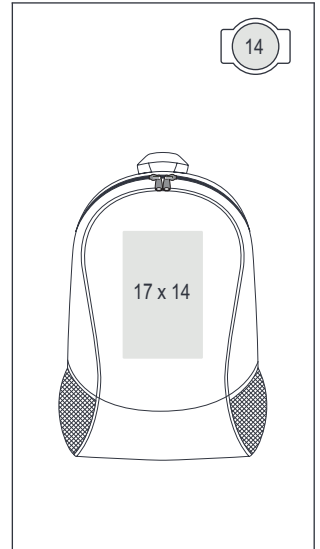

Backpacks

Backpack

Laptop Compartment

Simple backpack with one main compartment that has a wide pocket (not padded) in the back to fit a 15.6" laptop • Two side mesh pockets • Webbed carrying handle • Adjustable padded shoulder straps • Suitable for screen printing / transfer printing or embroidery.

600D Polyester / 600D Rip-Stop Polyester

42 x 30 x 16 cm
20 litres

35 x 59 x 46 cm
30 pieces, 15 kg

7658-23
Turquoise/White

7658-10
Black

7658-45
Dark Grey/Navy

LEGEND

Material

Product Dimensions and Capacity

Carton Dimensions, Quantity and Weight

YY x XX Print Area (cm) Position and Size

Embroidery Hoop (cm)